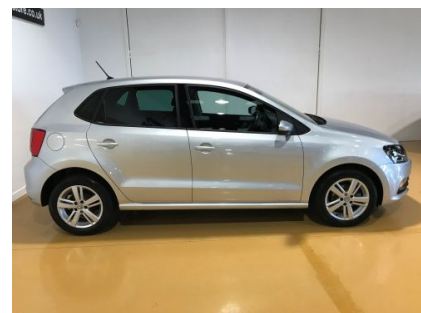

VOLKSWAGEN POLO MATCH EDITION TSI

£11,990

Nov 2017

11876 miles

Manual

Petrol

Feature Box

12V Socket	Air Conditioning	Alarm
Alloy W heels	Auto Lights	Auto Wipers
Aux Port	Bluetooth	Cruise Control
DAB Radio	Electric Folding Heated Door Mirrors	Electric Mirrors
Electric W indows	Height Adjustable Drivers Seat	ISOFIX Child Seat Anchor
Metallic Paint	Multi Function Steering W heel	PAS
Radio	Front and Rear Parking Senors	Remote Central Locking
Speed Limiter	Steering W heel Mounted Audio Controls	Touchscreen System
Trip Computer	USB	

Technical Data

CO2 Emmissions	107	Engine Capacity	1197
Fuel Type	Petrol	Number of Doors	5
Transmission	Manual	6 Months Tax Cost	79.75
Year of Manufacture	2017	12 Months Tax Cost	145
Color	SILVER	Euro Status	E6
BHP	88.7	MPG Combined	60.1