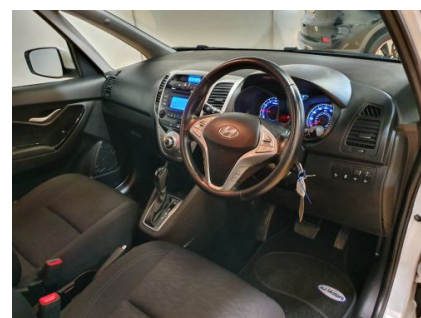

HYUNDAI IX20 SE

£10,990

Jun 2017

13000 miles

Automatic

Petrol

Feature Box

12V Socket	Adjustable Seats	Air Conditioning
Alloy W heels	Auto Lights	Aux Port
Bluetooth with Voice Control	DAB Radio	Electric Mirrors
Electric W indows	LED Daytime Running Lamps	Multi Function Steering W heel
Radio/CD	Remote Central Locking	Rear Parking Sensors
Trip Computer	USB	

Technical Data

CO2 Emmissions	150	Engine Capacity	1591
Fuel Type	Petrol	Number of Doors	5
Transmission	Automatic	6 Months Tax Cost	79.75
Year of Manufacture	2017	12 Months Tax Cost	145
Color	WHITE	Euro Status	E6
BHP	123	MPG Combined	43.5