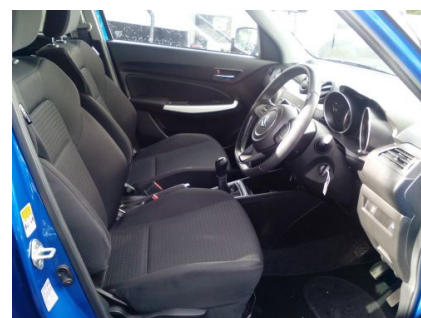

## SUZUKI SWIFT SZ3 DUALJET

£7,495

**May 2017**

**28000 miles**

**Manual**

**Petrol**

### Features

12 Months J and J W arranty	12V Socket	Air Conditioning
Auto Lights	Bluetooth Phone Prep	CD Player
DAB Radio	DayTime Running Lights	Electric Mirrors
Folding Rear Seats	Front Electric W indows	BodyColoured Bumpers
Height Adjustable Drivers Seat	Immobiliser	ISOFIX Child Seat Anchor
Metallic Paint	Power Assisted Steering	Steering W heel Mounted Audio Controls
USB		