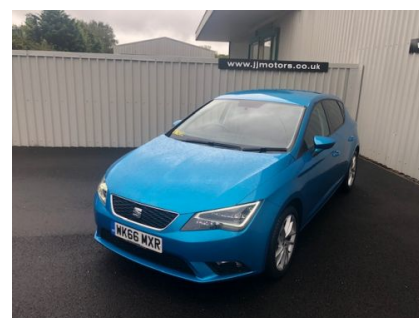

SEAT LEON TDI SE DYNAMIC TECHNOLOGY

£11,495

Sep 2016

20146 miles

Manual

Diesel

Feature Box

1 Owner	12 Months J and J Warranty	12V Socket
Adjustable Seats	Air Conditioning	Alloy Wheels
Aux Port	Bluetooth	Cruise Control
Day Time Running Lights	Driver Airbag	Electric Mirrors
Electric Windows	Ex-Motability Vehicle	Folding Rear Seats
Front Fog Lights	Height Adjustable Drivers Seat	ISOFIX Child Seat Anchor
Metallic Paint	Multi Function Steering Wheel	Passenger Airbag
Remote Central Locking	Sat Nav	Service History
Service Indicator	Tinted Glass	Touchscreen System
Trip Computer	USB	£20 RFL

Technical Data

CO2 Emissions	102	Engine Capacity	1598
Fuel Type	Diesel	Number of Doors	5
Transmission	Manual	6 Months Tax Cost	0
Year of Manufacture	2016	12 Months Tax Cost	20
Color	BLUE	Euro Status	E6
BHP	109	MPG Combined	70.6