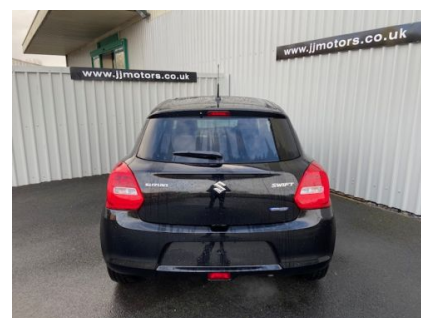

## SUZUKI SWIFT 1.2 Hybrid SZ-L

£15,229

**Nov -0001**

**miles**

**Manual**

**Petrol/Electric**

### Features

16inch Alloy wheels

Adaptive Cruise Control

Air Conditioning

Apple CarPlay

LED Headlights

Rear Privacy Glass

Reversing Camera with guidance lines

### Technical Data

<b>CO2 Emissions</b>	94	<b>Engine Capacity</b>	1242
<b>Fuel Type</b>	Petrol/Electric	<b>Number of Doors</b>	5
<b>Transmission</b>	Manual	<b>Year of Manufacture</b>	2020
<b>Color</b>	Super Black	<b>Euro Status</b>	E6
<b>BHP</b>	88.5	<b>MPG Combined</b>	56.5